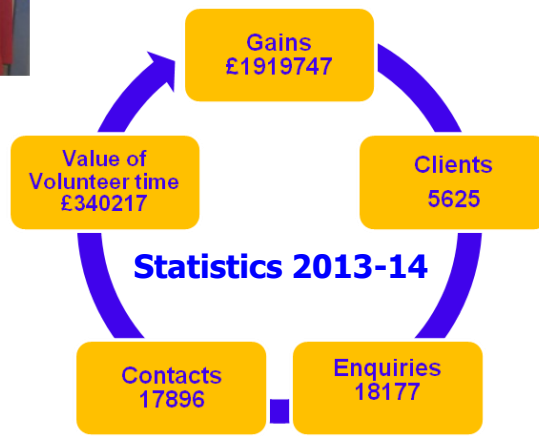

Charnwood Citizens Advice Bureau Annual Review 2013/14

Celebrating Citizens Advice 75th Birthday