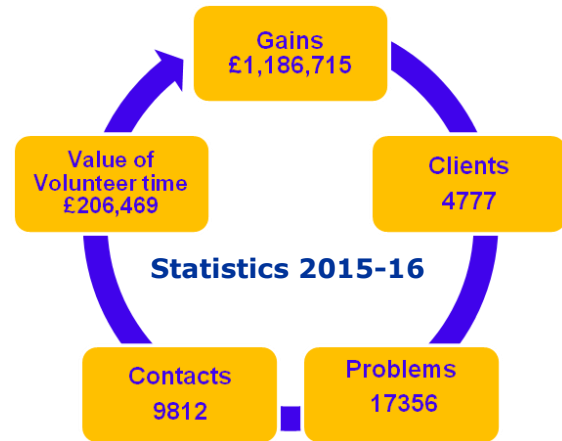

Charnwood

Annual Review 2015-16

Client Problems

Category	%	Category	%
Benefits	33.4	Relationships	6.3
Consumer	2.6	Tax	1.7
Debt	25	Travel	1.2
Employment	9	Utilities	2.6
Financial	5	Health & Care	1.3
Housing	5.5	Immigration	1.1
Legal	3.8	Education	0.5
Other	0.8	Discrimination	0.3

The number of paid staff in post at the end of the year decreased from 13 to 12, both management and specialists in our key advice areas who are able to offer the more sustained casework some clients require. But the bulk of our generalist advice service is staffed by our specially trained volunteers, who donated time in the year to the value of £260,469.